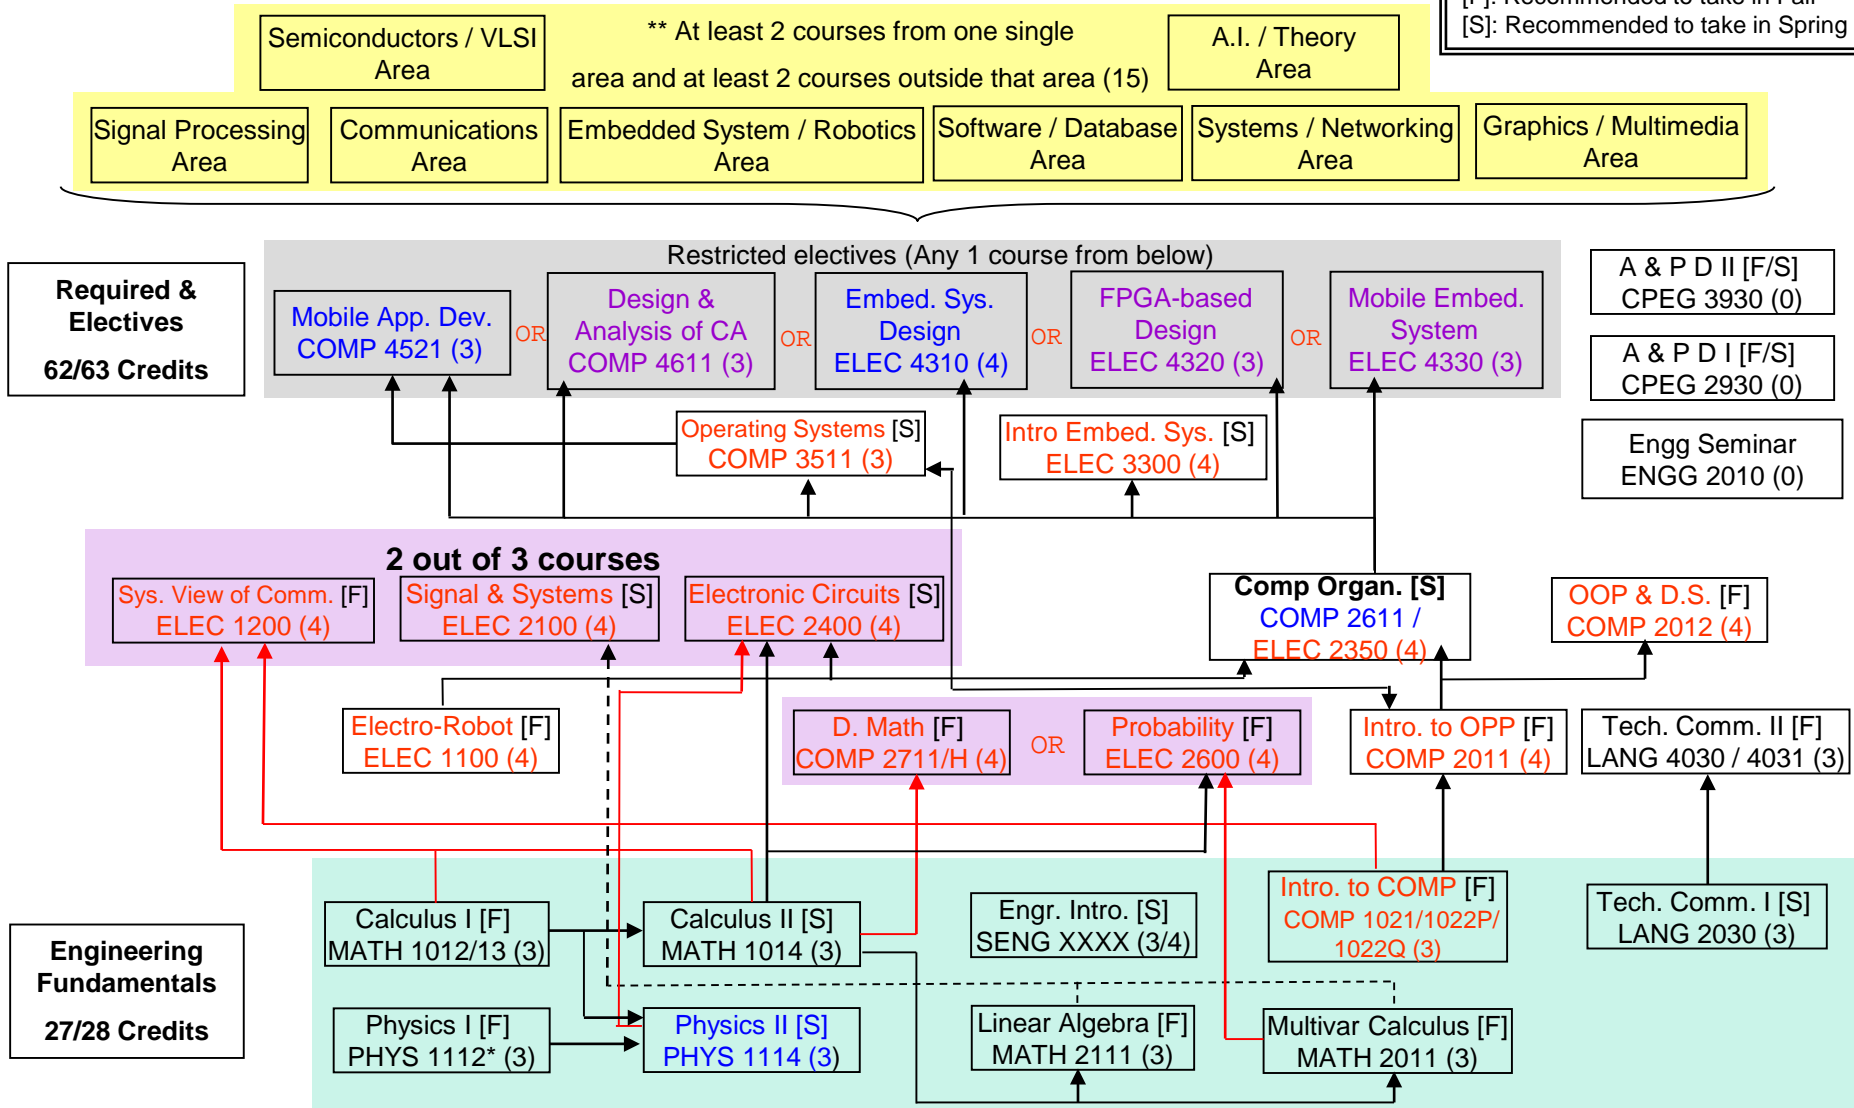

CPEG Curriculum Structure

Total Credits
= 36 (U. Core)
+ 27* + 62*
= 125 Credits
* min taken

Final Year Project (6) + Industrial Experience CPEG 1971 (0)
or Co-op Program CPEG 4910 (6)

Fall Offering : PURPLE
Spring Offering : BLUE
Offering in Both terms : RED
→ Pre-requisite
→ Co-requisite
- -> OR
Multiple input arrows: AND
(): No. of credit
[F]: Recommended to take in Fall
[S]: Recommended to take in Spring

Last Update : 20 Jun 2019

* Students without Level 3 or above in HKDSE 1/2x OR in HKDSE 1x Physics are required to take PHYS 1001 first