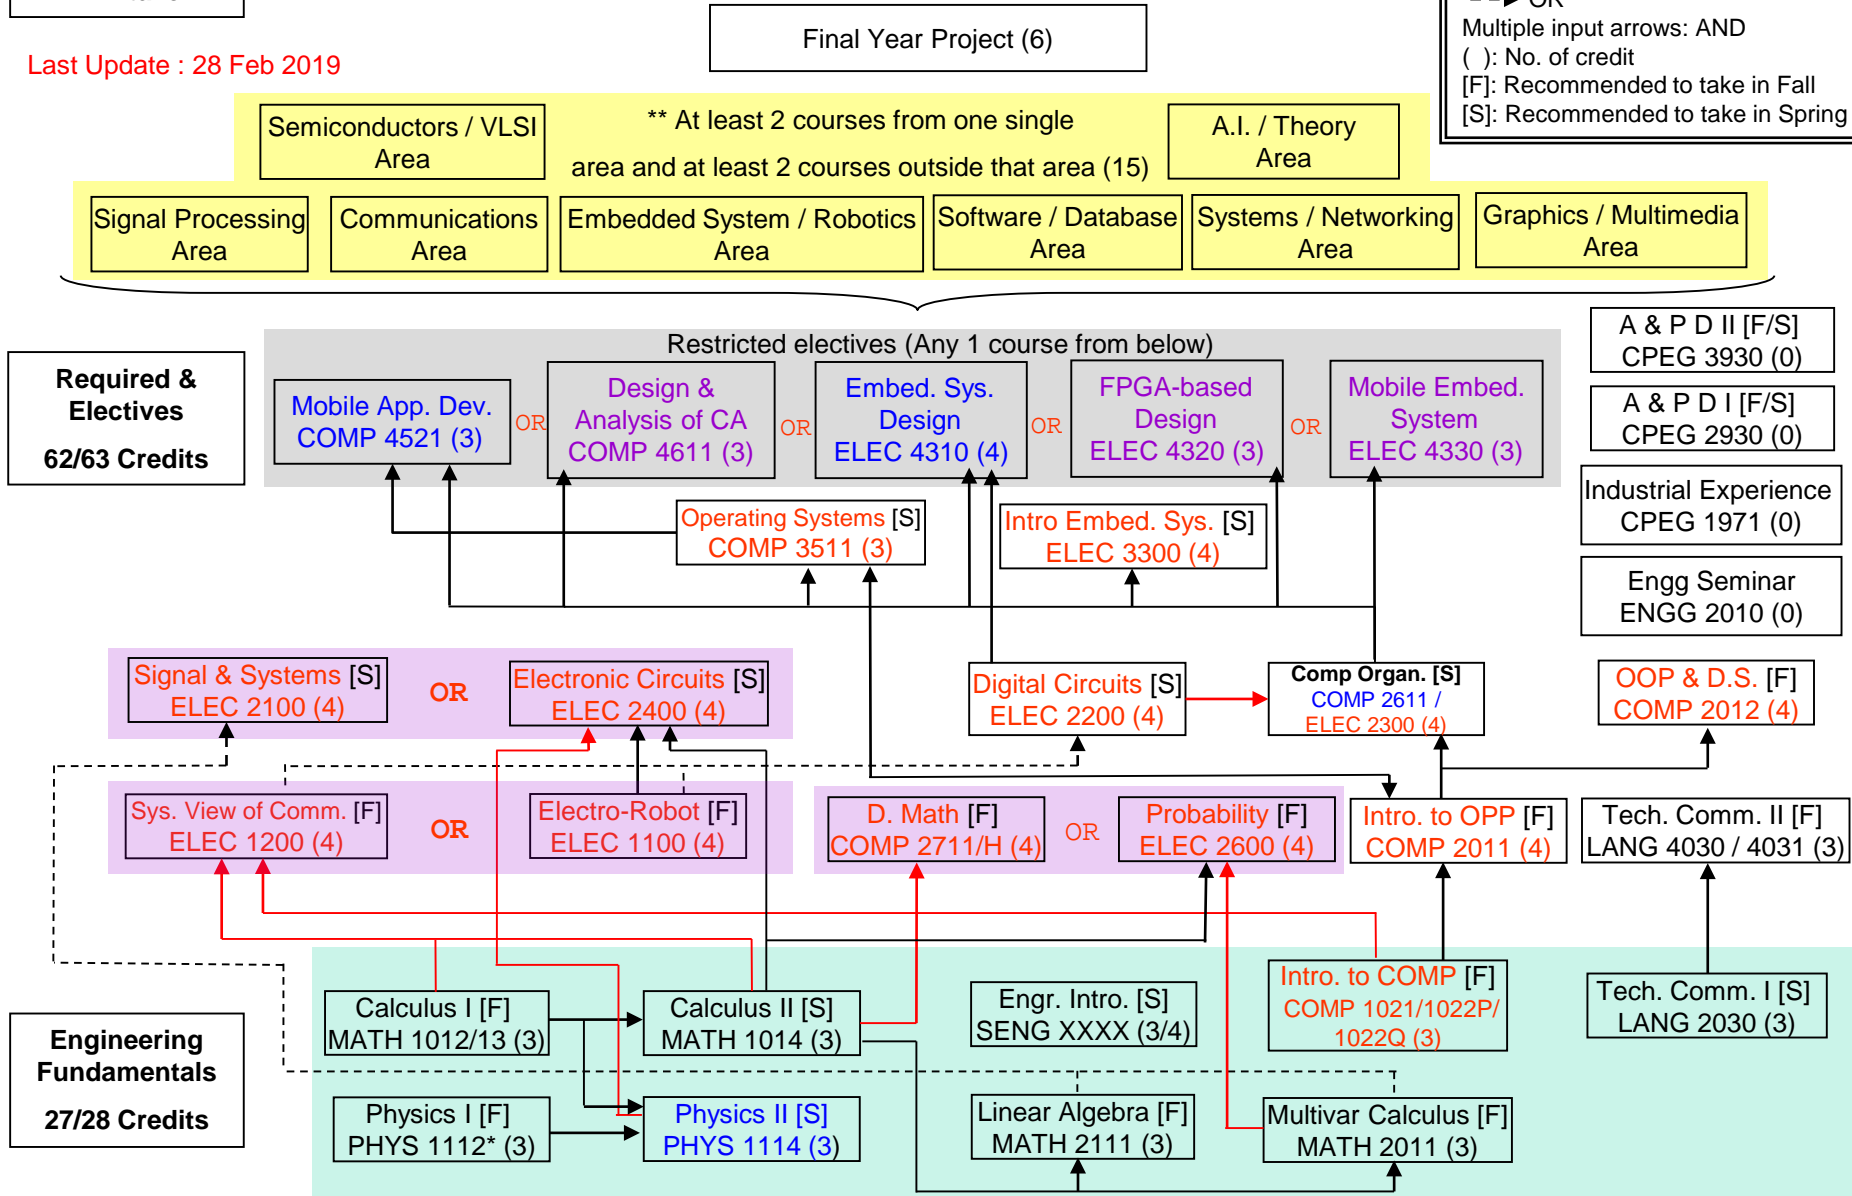

# CPEG Curriculum Structure

Total Credits  
= 36 (U. Core)  
+ 27\* + 62\*  
= 125 Credits  
\* min taken

Last Update : 28 Feb 2019

Fall Offering : PURPLE  
Spring Offering : BLUE  
Offering in Both terms : RED  
→ Pre-requisite  
→ Co-requisite  
- -> OR  
Multiple input arrows: AND  
( ): No. of credit  
[F]: Recommended to take in Fall  
[S]: Recommended to take in Spring

\* Students without Level 3 or above in HKDSE 1/2x OR in HKDSE 1x Physics are required to take PHYS 1001 first